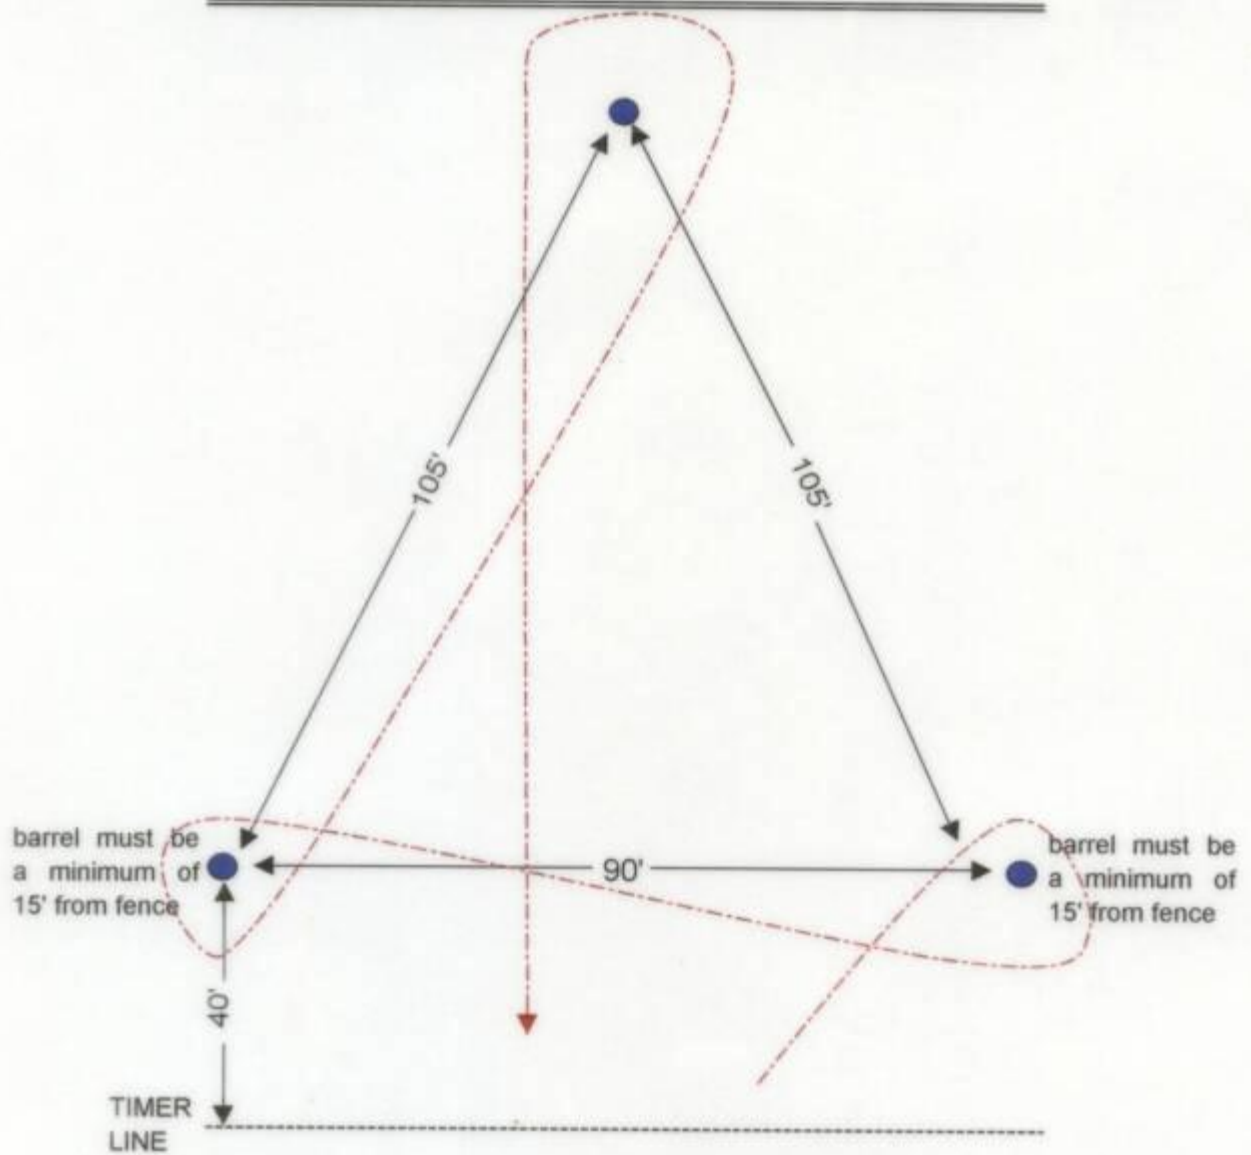

CLOVERLEAF BARRELS

Left or right hand pattern may be used. If arena size warrants, adjust barrels so they are proportioned to be no closer than 15' from the fence.

Equipment: 3 large (55 gallon) barrels